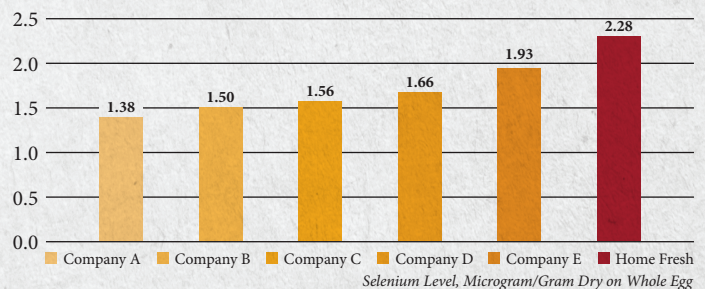

Kent Natural Yeast

What makes up FlockWise™ Protection?

1. Kent Natural Yeast is a proprietary, high-quality brewer's yeast containing natural sources of minerals and vitamins resulting in better feed efficiency and improved economics.
2. Phytase is an enzyme that breaks down phytic acid which allows us to decrease the amount of phosphorus in our diets reducing our costs and the amount of undigested phosphorus and nitrogen that goes into our water supplies.
3. Selisseo® is a unique structure and source of selenium that is readily deposited in tissues as selenium-containing proteins. When stressors arise, selenium is released from tissues to help increase enzymes that act as an antioxidant and help maintain a health immune system.

18-66% HIGHER SELENIUM LEVELS

4. NutiVantage® Nutrition Optimizer® is a research-driven feed supplement consisting of a blend of organic macromolecules, trace minerals, antioxidants and chelating agents that provide optimal nutritional supplementation to your bird's digestive tract.