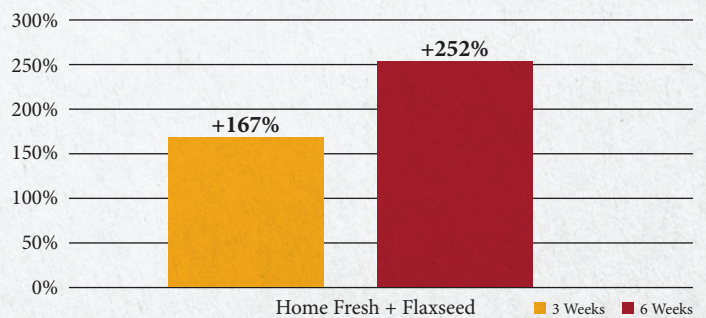

New Product News!

On Shelves Now

Home Fresh® Extra Egg Layer is **NOW 17% PROTEIN!**

Hens are more active than ever these days and an extra shot of protein helps ensure they get the nutrition they need to keep their egg laying production on schedule. Add in new FlockWise™ protection and Yolk Rich™ technology and you'll experience a healthier flock and deeper, richer yolks within 10 days. Look for our Home Fresh® Extra Egg Layer bags with a fun callout to Higher Protein and Richer Yolks!

Home Fresh® Poultry Feeds – Quick Reference Guide

Home Fresh® Product Line	New Premix	FlockWise™	Yolk Rich™
Home Fresh® Starter AMP	✓	✓	
Home Fresh® Grow & Show	✓	✓	
Home Fresh® Extra Egg Layer	✓	✓	✓
Home Fresh® Finish	✓	✓	
Home Fresh® Better Feather®	✓	✓	✓
Home Fresh® Multi-Flock Chick N Game Starter/Grower 22	✓	✓	
Home Fresh® Multi-Flock Turkey Starter 28	✓	✓	
Home Fresh® Multi-Flock Breeder	✓	✓	

Summertime Introductions

Home Fresh® Extra Egg Layer + Omega is Coming Home to Roost

Omega-3 fatty acids provide numerous benefits to humans and our new Home Fresh® Extra Egg Layer + Omega product will provide **4X the amount of omega-3 fatty acids** vs store-bought eggs. That's a whopping 204 mg per egg! The combination of FlockWise™ protection, Yolk Rich™ technology and 4X the amount omega-3's provides your feathered and family flocks with the nutrition they need to thrive.

Percent Increase in Omega-3 Fats with Home Fresh + Flaxseed

Home Fresh® Extra Egg Layer Free Range is on the Horizon!

New Home Fresh® Extra Egg Layer Free Range is a **20% protein** feed ideal for layer hens on the go in a free range environment. They require higher protein levels to support their active lifestyle and ensure consistent egg production. Of course, FlockWise™ protection and Yolk Rich™ technology are included along with that extra boost of protein.